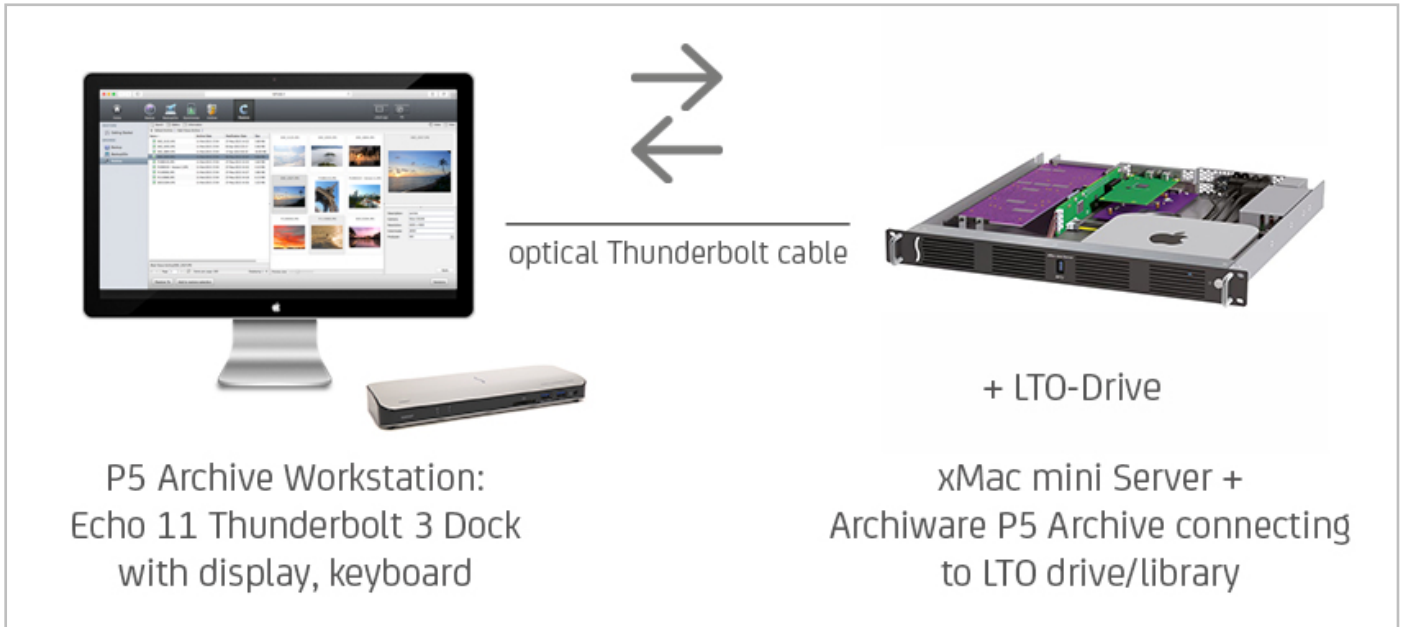

# Archiving from a rack-mounted Mac mini to LTO Tape

The new Mac mini is a flexible tool for media production.

Sonnet and Archiware combine for a powerful remote workstation and rack mount solution, including archive to LTO.

This combination of Sonnettech hardware and Archiware P5 software is ideally suited to use the full potential of your Mac mini while keeping it safely stored away in the server room.

The xMac mini Server enclosure can hold one Mac mini, plus two PCI cards, offering maximum flexibility.

The Echo 11 Thunderbolt 3 docking station can be connected to the Mac mini via Thunderbolt cable. It offers Thunderbolt 3, USB 3.0, HDMI, Gigabit Ethernet, SD card, and audio connectivity. You can easily connect display, keyboard, mouse, and other devices to your rack mounted Mac mini and place your workstation anywhere. An LTO drive or library can be connected via SAS, FC or Thunderbolt and mounted in the rack.

**Advantages of this setup:**

- ✓ Keeps Mac mini safe in state-of-the-art Sonnettech xMac mini server rack mount
- ✓ Set up the workstation anywhere using Sonnettech Echo 11 Thunderbolt 3 dock
- ✓ Fast connection through optical Thunderbolt cable
- ✓ Vast connectivity for external devices
- ✓ Economic use of precious production storage thanks to easy Archiving with Archiware P5
- ✓ Browse and restore from your workstation
- ✓ Professional long-term storage on LTO tape