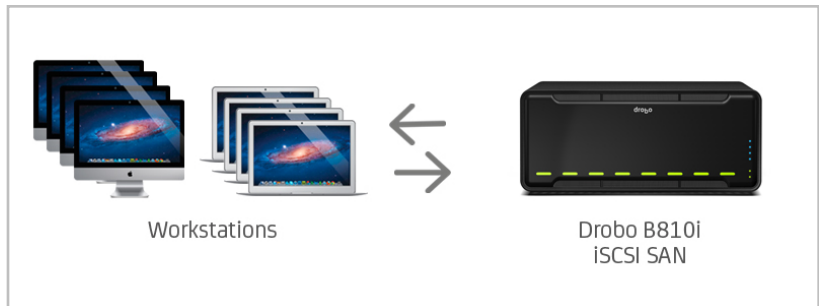

Professional Backup with P5 and Drobo

Drobo storage and P5 software work hand in hand and make saving data really easy

Backup of Workstations and Laptops

Drobo 800i/1200i plus P5 Backup2Go

Important data is increasingly created and edited while away from the office. Mobile workstations and free-lancers have traditionally been a challenge for the Backup since they are available only part time. **P5 Backup2Go** was developed exactly for these requirements. Wether in the office, in the hotel, with a customer or at home, the first Backup runs within minutes. **Drobo** is the ideal storage for this task and immediately ready for use through its BeyondRAID technology.

All selected data is saved regularly in the background. P5 Backup2Go builds on technology from our products used in large corporations. Easy installation, overview and restore in the browser make Backup2Go an easy tool to use. Drobo is the storage that simply works. Now also for the whole company.

Company Backup for Workstations

Fully automatic Backup including centralized overview, auto-completion after interruption, all optimized for laptops.

Drobo is the ideal professional storage with BeyondRAID technology and immediately ready for use, only minimal configuration necessary, flexible expansion with hard disks of all sizes and manufacturers.

Company Backup for Workstations and Servers

Fully automatic Backup including centralized overview, auto-completion after interruption, server Backup with file versions and snapshots. Drobos professional storage with iSCSI, flexible expansion with hard disks of all sizes and manufacturers.