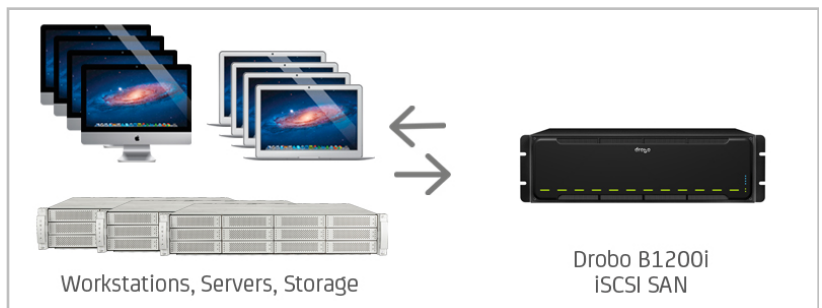

Professional Backup with P5 and Drobo

Drobo storage and P5 software work hand in hand and make saving data really easy

Backup of Workstations and Laptops

Drobo 800i/1200i plus P5 Backup2Go

Important data is increasingly created and edited while away from the office. Mobile workstations and free-lancers have traditionally been a challenge for the Backup since they are available only part time. **P5 Backup2Go** was developed exactly for these requirements. Wether in the office, in the hotel, with a customer or at home, the first Backup runs within minutes. **Drobo** is the ideal storage for this task and immediately ready for use through its BeyondRAID technology.

Company Backup for Workstations

Fully automatic Backup including centralized overview, auto-completion after interruption, all optimized for laptops.

Drobo is the ideal professional storage with BeyondRAID technology and immediately ready for use, only minimal configuration necessary, flexible expansion with hard disks of all sizes and manufacturers.

Company Backup for Workstations and Servers

Fully automatic Backup including centralized overview, auto-completion after interruption, server Backup with file versions and snapshots. Drobos professional storage with iSCSI, flexible expansion with hard disks of all sizes and manufacturers.